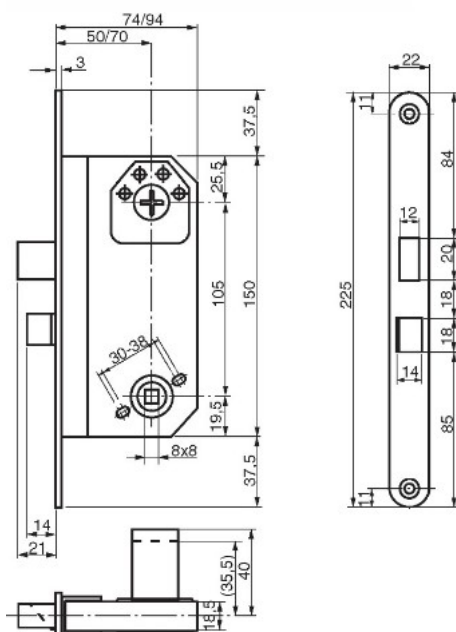

PRODUCT SHEET

Description:

Mortise Door Lock 8765, Left, 50mm Backset, W/Striker, Latch & Deadbolt 360DG Turn, Lock Body: 150x75mm, Front Plate, 22x225mm - SS-Look, Distance Between Axes: 105mm, For, Scandinavian Cylinders, F/Exterior & Interior Doors

Item number:

14.60.076-5

Units	Box	Carton	HS Code	Barcode
Pcs.			8301300000	
				5704866522502

SISO A/S

Mileparken 11
DK-2740 Skovlunde
Denmark
VAT: 24786013

Phone +45 45 830 900

www.siso.dk
siso@siso.dk

Danske Bank
Nytorv Branch
Copenhagen
SWIFT: DABADKKK